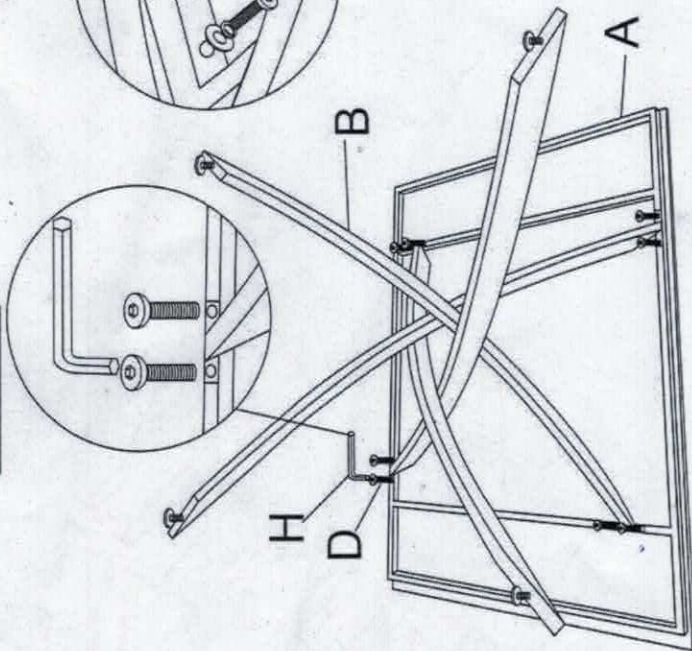

# ITEM NO: DINING TABLE

NO.	PARTS LIST	QTY
A	TABLE TOP	1PC
B	LEG	4PCS
C	STRETCHER	1PC
D	BOLT 1/4X15MM	8PCS
E	BOLT 1/4X30MM	8PCS
F	SPRING WASHER	8PCS
G	FLAT WASHER	8PCS
H	ALLEN KEY	1PC

**STEP1**

**STEP2**

# ITEM NO:DSS/SOFA CORNER CHAIR SET-1 LARGE,1 SMALL

A		SOFA BACK	1PC
B		CORNER BACK	1PC
C		LEG	3PCS
D		BOLT 5/16x20mm	24PCS
E		BOLT 5/16x55mm	2PCS
F		FLAT WASHER	26PCS
G		SPRING WASHER	26PCS
H		ALLEN KEY 5/16mm	1PC

# ITEM NO: DINING BENCH

A		SEAT	1PC
B		LEG	2PCS
C		BOLT 5/16X20MM	8PCS
D		SPRING WASHER	8PCS
E		FLAT WASHER	8PCS
F		ALLEN KEY	1PC

STEP1

STEP2

Touch Me For Level!

# ITEM NO: DINING CHAIR

A		CHAIR BACK	1PC
B		CHAIR BASE	1PC
C		BOLT 1/4X30MM	4PCS
D		SPRING WASHER	4PCS
E		FLAT WASHER	4PCS
F		ALLEN KEY	1PC

STEP1

STEP2