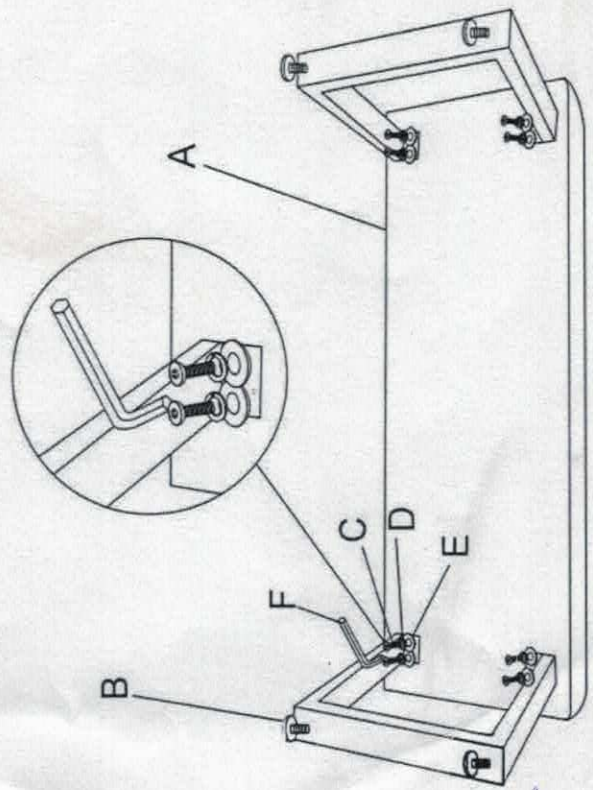

# ITEM NO: DINING TABLE

NO.	PARTS LIST	QTY
A	TABLE TOP	1PC
B	LEG	4PCS
C	STRETCHER	1PC
D	BOLT 1/4X15MM	8PCS
E	BOLT 1/4X30MM	8PCS
F	SPRING WASHER	8PCS
G	FLAT WASHER	8PCS
H	ALLEN KEY	1PC

**STEP1**

**STEP2**

# ITEM NO:DSS/SOFA CORNER CHAIR SET-1 LARGE,1 SMALL

A		SOFA BACK	1PC
B		CORNER BACK	1PC
C		LEG	3PCS
D		BOLT 5/16x20mm	24PCS
E		BOLT 5/16x55mm	2PCS
F		FLAT WASHER	26PCS
G		SPRING WASHER	26PCS
H		ALLEN KEY 5/16mm	1PC

Step1

Step2

Step3

Touch Me For Level i

# ITEM NO: DINING BENCH

A		SEAT	1PC
B		LEG	2PCS
C		BOLT 5/16X20MM	8PCS
D		SPRING WASHER	8PCS
E		FLAT WASHER	8PCS
F		ALLEN KEY	1PC

STEP1

STEP2

Touch Me For Level!