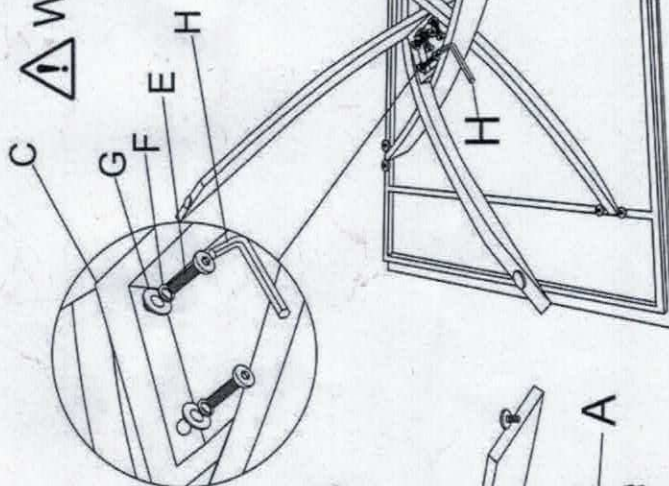

# ITEM NO: DINING TABLE

NO.	PARTS LIST	QTY
A	TABLE TOP	1PC
B	LEG	4PCS
C	STRETCHER	1PC
D	BOLT 1/4X15MM	8PCS
E	BOLT 1/4X30MM	8PCS
F	SPRING WASHER	8PCS
G	FLAT WASHER	8PCS
H	ALLEN KEY	1PC

**STEP1**

**STEP2**

**STEP3**

⚠ Washer is a must here!

Touch me for level!

# ITEM NO:DSS/SOFA CORNER CHAIR SET-1 LARGE,1 SMALL

A		SOFA BACK	1PC
B		CORNER BACK	1PC
C		LEG	3PCS
D		BOLT 5/16x20mm	24PCS
E		BOLT 5/16x55mm	2PCS
F		FLAT WASHER	26PCS
G		SPRING WASHER	26PCS
H		ALLEN KEY 5/16mm	1PC