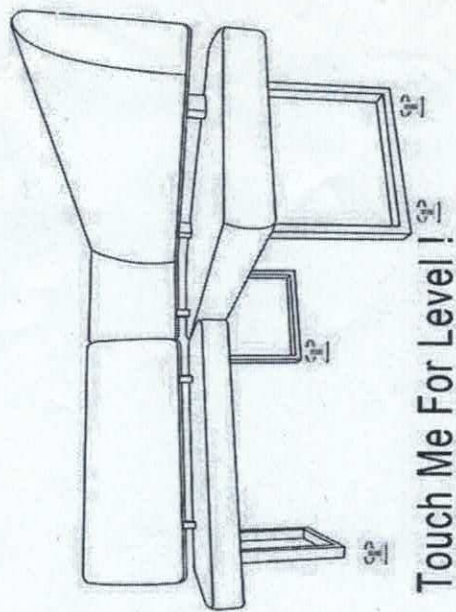

# ITEM NO: DINING TABLE

NO.	PARTS LIST	QTY
A	TABLE TOP	1PC
B	LEG	4PCS
C	STRETCHER	1PC
D	BOLT 1/4X15MM	8PCS
E	BOLT 1/4X30MM	8PCS
F	SPRING WASHER	8PCS
G	FLAT WASHER	8PCS
H	ALLEN KEY	1PC

**STEP1**

**STEP2**

# ITEM NO:DSS/SOFA CORNER CHAIR SET-1 LARGE,1 SMALL

A		SOFA BACK	1PC
B		CORNER BACK	1PC
C		LEG	3PCS
D		BOLT 5/16x20mm	24PCS
E		BOLT 5/16x55mm	2PCS
F		FLAT WASHER	26PCS
G		SPRING WASHER	26PCS
H		ALLEN KEY 5/16mm	1PC

Step1

Step2

Step3

Touch Me For Level i

# ITEM NO: DINING BENCH

A		SEAT	1PC
B		LEG	2PCS
C		BOLT 5/16X20MM	8PCS
D		SPRING WASHER	8PCS
E		FLAT WASHER	8PCS
F		ALLEN KEY	1PC

STEP1

STEP2

Touch Me For Level!