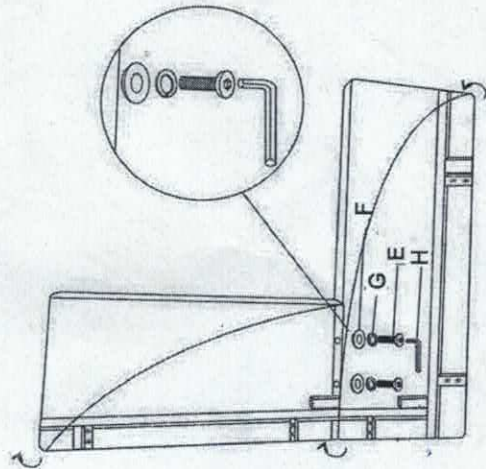

ITEM NO:DSS/SOFA CORNER CHAIR SET-1 LARGE,1 SMALL

A		SOFA BACK	1PC
B		CORNER BACK	1PC
C		LEG	3PCS
D		BOLT 5/16x20mm	24PCS
E		BOLT 5/16x55mm	2PCS
F		FLAT WASHER	26PCS
G		SPRING WASHER	26PCS
H		ALLEN KEY 5/16mm	1PC

Step1