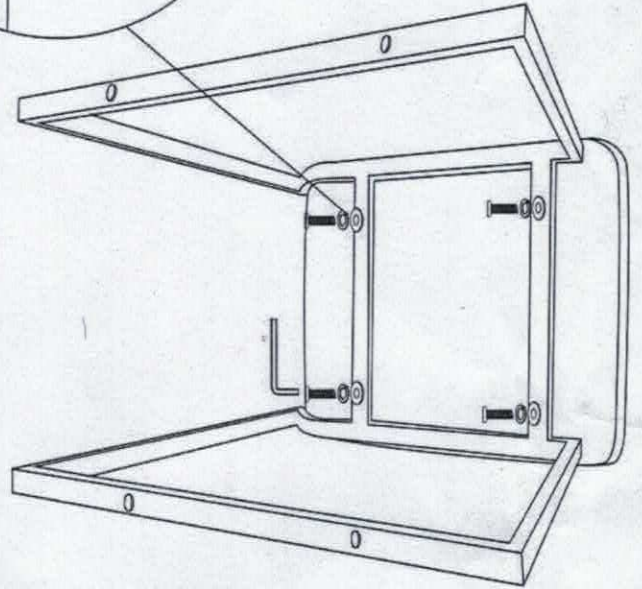

# ITEM NO: DINING TABLE

NO.	PARTS LIST	QTY
A	TABLE TOP	1PC
B	LEG	4PCS
C	STRETCHER	1PC
D	BOLT 1/4X15MM	8PCS
E	BOLT 1/4X30MM	8PCS
F	SPRING WASHER	8PCS
G	FLAT WASHER	8PCS
H	ALLEN KEY	1PC

**STEP1**

**STEP2**

# ITEM NO:DSS/SOFA CORNER CHAIR SET-1 LARGE,1 SMALL

A		SOFA BACK	1PC
B		CORNER BACK	1PC
C		LEG	3PCS
D		BOLT 5/16x20mm	24PCS
E		BOLT 5/16x55mm	2PCS
F		FLAT WASHER	26PCS
G		SPRING WASHER	26PCS
H		ALLEN KEY 5/16mm	1PC

# ITEM NO: DINING BENCH

A		SEAT	1PC
B		LEG	2PCS
C		BOLT 5/16X20MM	8PCS
D		SPRING WASHER	8PCS
E		FLAT WASHER	8PCS
F		ALLEN KEY	1PC

STEP1

STEP2

Touch Me For Level!

# ITEM NO: DINING CHAIR

A		CHAIR BACK	1PC
B		CHAIR BASE	1PC
C		BOLT 1/4X30MM	4PCS
D		SPRING WASHER	4PCS
E		FLAT WASHER	4PCS
F		ALLEN KEY	1PC

STEP1

STEP2