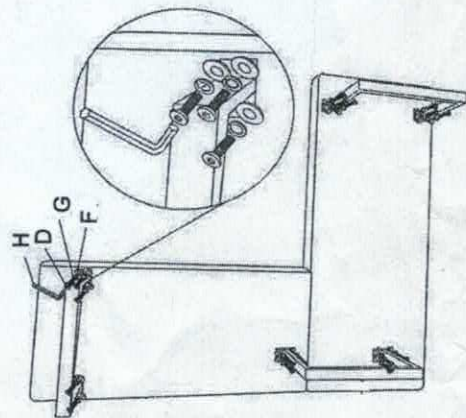

ITEM NO:DSS/SOFA CORNER CHAIR SET-1 LARGE,1 SMALL

A		SOFA BACK	1PC
B		CORNER BACK	1PC
C		LEG	3PCS
D		BOLT 5/16x20mm	24PCS
E		BOLT 5/16x55mm	2PCS
F		FLAT WASHER	26PCS
G		SPRING WASHER	26PCS
H		ALLEN KEY 5/16mm	1PC

Step1

Step2

Step3

Touch Me For Level i